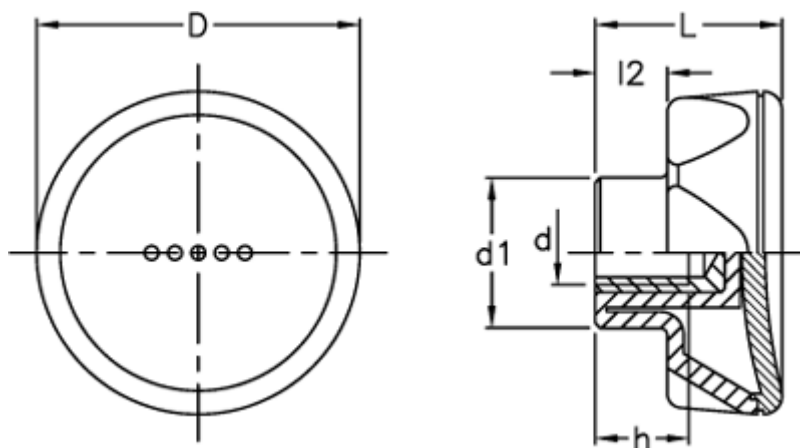

Article number: 23052212216

Description: E+G Lobe knob  
ELK.45-B M6-C6 red centre cap

## Measures

D	= 45
d1	= 21.0
d 6H	= M6
h	= 12
L	= 26
l2	= 10